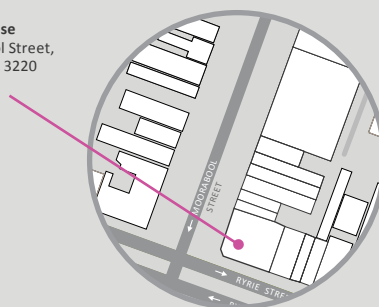

# Geelong Waterfront Campus Campus Map

- Student Central
- Health and Wellbeing Centre
- Security Office
- Deakin Shuttle Bus
- Carpark
- Building Identification
- Road
- Water
- Recreational Area
- Flexicar
- Major Construction Zone
- Lift
- Building Entrance
- Bicycle hoop

Deakin is committed to ensuring the health and safety of our students, staff and University community.  
Find out more at [deakin.edu.au/covidsafe](https://deakin.edu.au/covidsafe)

1 Gheringhap Street, Geelong, Victoria  
Current as at 17th June 2021

**T&G House**  
157 Moorabool Street,  
Geelong VIC 3220

Trimester 2, 2021

1 Gheringhap Street, Geelong, Victoria  
Current as at 17th June 2021

**T&G House**  
157 Moorabool Street,  
Geelong VIC 3220

Trimester 2, 2021