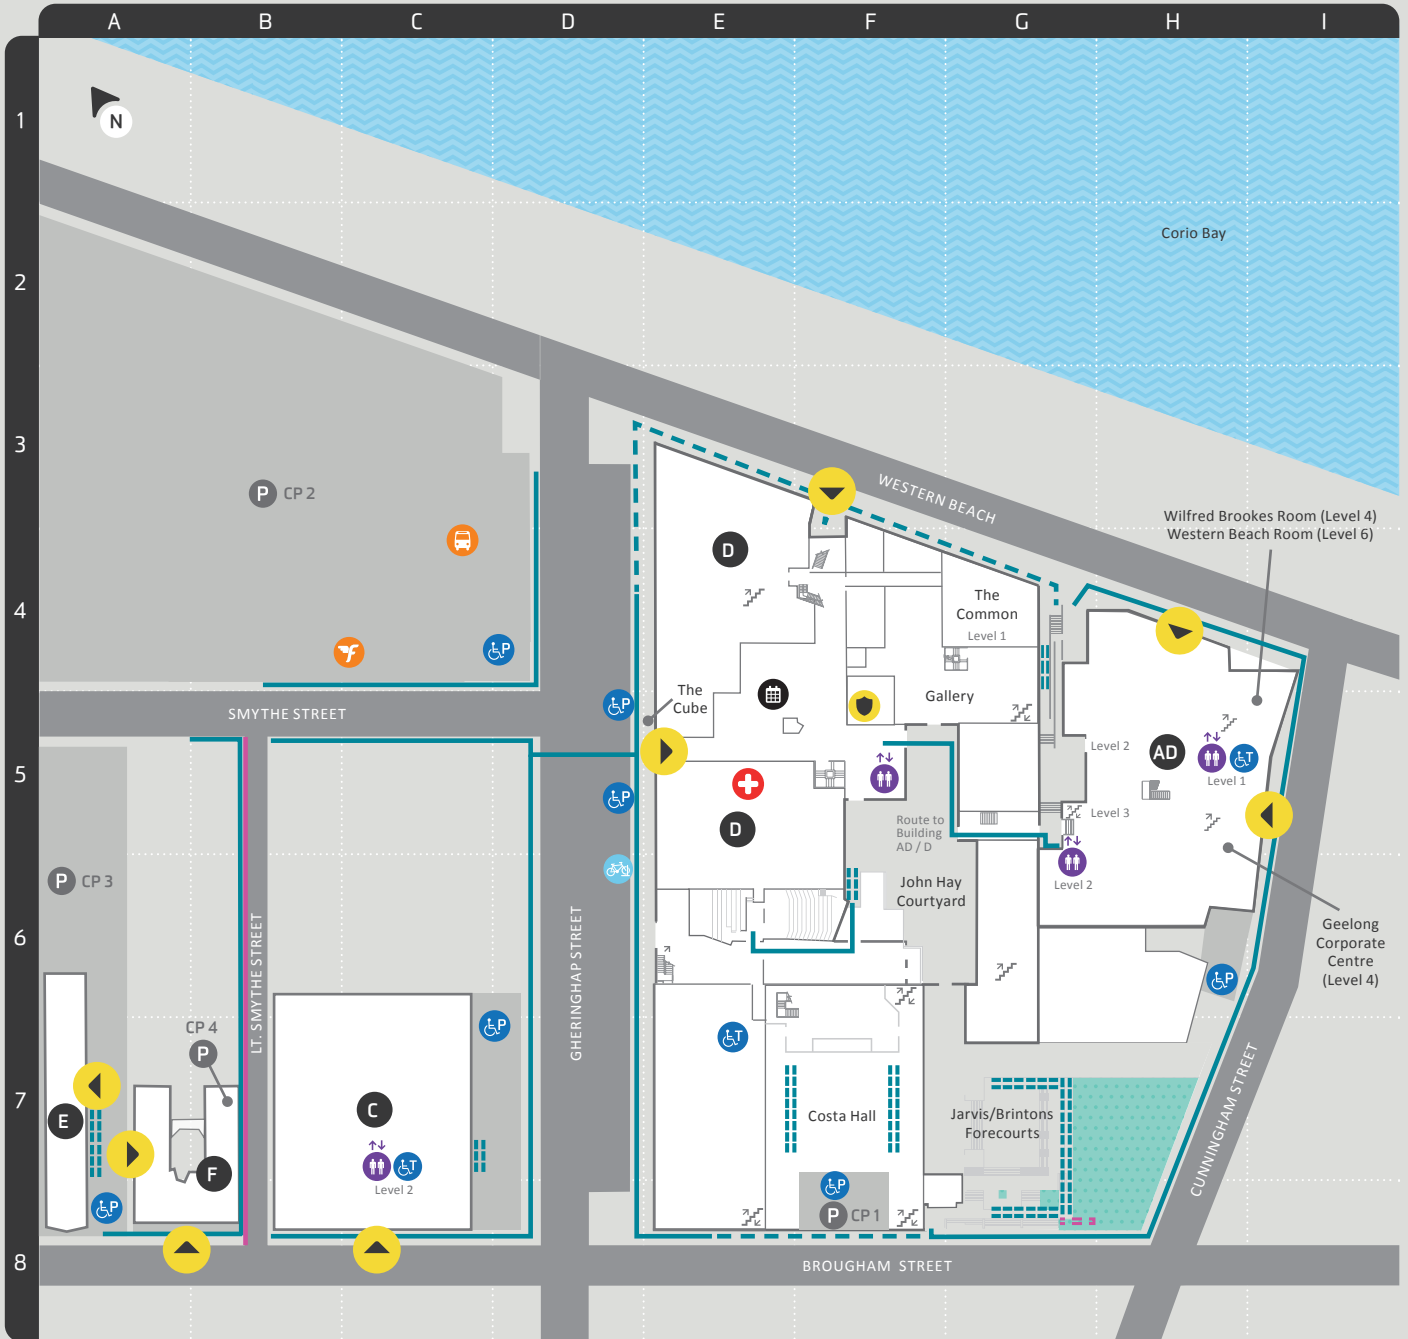

# Geelong Waterfront Campus Campus Map

- Student Central
- Health and Wellbeing Centre
- Security Office
- Deakin Shuttle Bus
- Carpark
- Building Identification
- Road
- Water
- Recreational Area
- Flexicar
- Major Construction Zone
- Lift
- Building Entrance
- Bicycle hoop

# Geelong Waterfront Campus Mobility

- Accessible toilet
- Accessible parking
- Bus Stop
- Carpark
- Building Entrance
- Building Identification
- Bicycle hoop
- Lift
- Emergency exit

## Sealed path

- Flat or near flat
- Cross fall towards road
- Gradient 1:20
- Drop off on graded walkway
- Ascending gradient 1:14

Deakin is committed to ensuring the health and safety of our students, staff and University community. Find out more at [deakin.edu.au/covidsafe](https://deakin.edu.au/covidsafe)

1 Gheringhap Street, Geelong, Victoria  
Current as at 17th June 2021

**T&G House**  
157 Moorabool Street,  
Geelong VIC 3220

Trimester 2, 2021