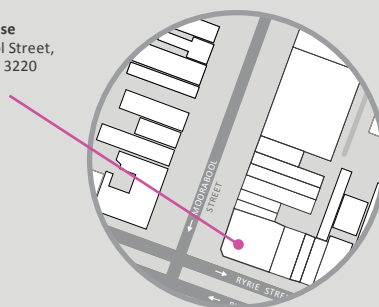

**T&G House**  
157 Moorabool Street,  
Geelong VIC 3220

Trimester 2, 2021

## Sealed path

- Flat or near flat
- Cross fall towards road
- Gradient 1:20
- Drop off on graded walkway
- Ascending gradient 1:14

Deakin is committed to ensuring the health and safety of our students, staff and University community. Find out more at [deakin.edu.au/covidsafe](https://deakin.edu.au/covidsafe)

1 Gheringhap Street, Geelong, Victoria  
Current as at 17th June 2021

**T&G House**  
157 Moorabool Street,  
Geelong VIC 3220

Trimester 2, 2021