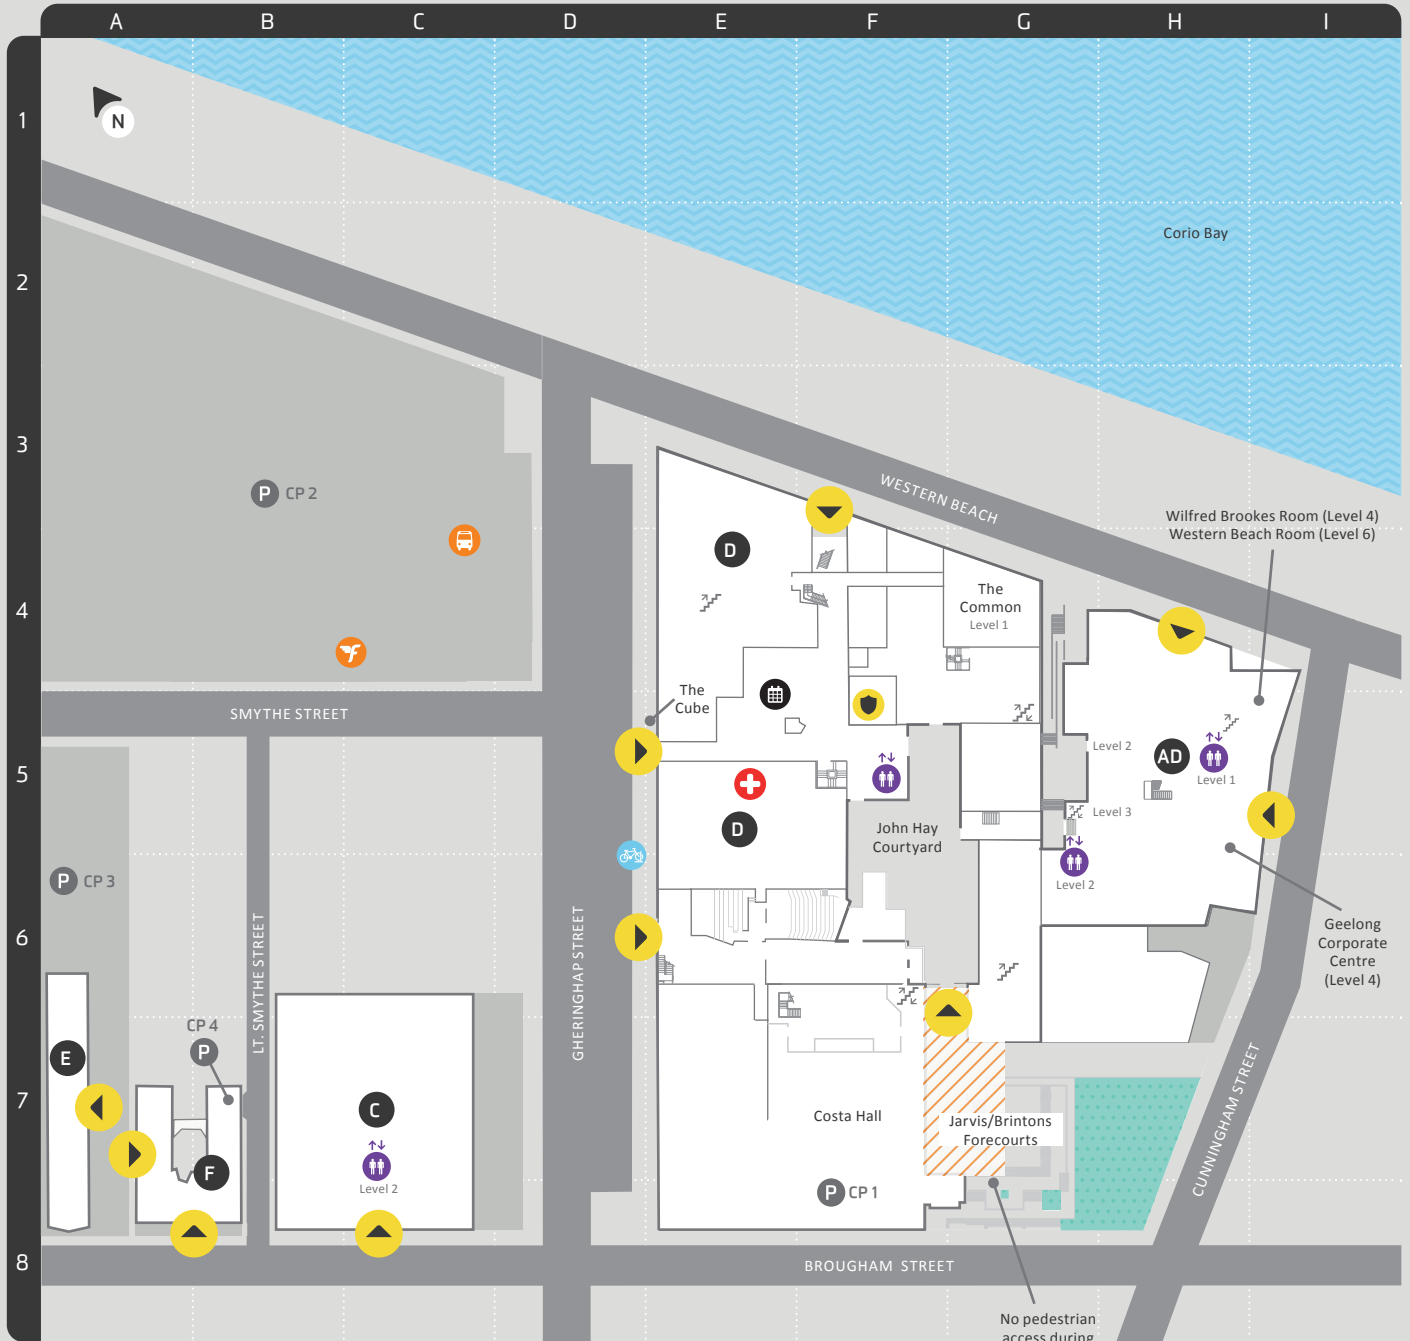

# Geelong Waterfront Campus Campus Map

- Student Central
- Health and Wellbeing Centre
- Security Office
- Deakin Shuttle Bus
- Carpark
- Building Identification
- Road
- Water
- Recreational Area
- Flexicar
- Major Construction Zone
- Lift
- Building Entrance
- Bicycle hoop

Deakin is committed to ensuring the health and safety of our students, staff and University community.  
Find out more at [deakin.edu.au/covidsafe](https://deakin.edu.au/covidsafe)

1 Gheringhap Street, Geelong, Victoria  
Current as at 17th June 2021

**T&G House**  
157 Moorabool Street,  
Geelong VIC 3220

Trimester 2, 2021

# Geelong Waterfront Campus Mobility

- Accessible toilet
- Accessible parking
- Bus Stop
- Carpark
- Building Entrance
- Building Identification
- Bicycle hoop
- Lift
- Emergency exit